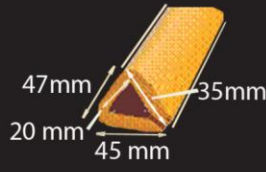

## Max Guard Cushion By Maxflex

- Outstanding abrasion resistance
- Excellent elasticity & recovery
- Easy installation
- High density & Stability (150 -170kg/m3)

Vandapac Co.,Ltd.

Factory : 700/135 Moo 5, Klongtumru, Muang Chonburi, Chonburi 20000, Thailand.