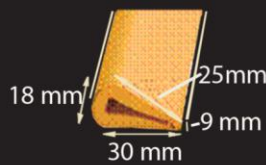

## Max Guard Cushion By Maxflex

- Outstanding abrasion resistance
- Excellent elasticity & recovery
- Easy installation
- High density & Stability (150 -170kg/m3)

Vandapac Co.,Ltd.

Factory : 700/135 Moo 5, Klongtumru, Muang Chonburi, Chonburi 20000, Thailand.