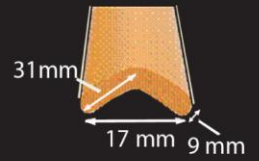

## Max Guard Cushion By Maxflex

- Outstanding abrasion resistance
- Excellent elasticity & recovery
- Easy installation
- High density & Stability (150 -170kg/m3)

Vandapac Co.,Ltd.

Factory : 700/135 Moo 5, Klongtumru, Muang Chonburi, Chonburi 20000, Thailand.