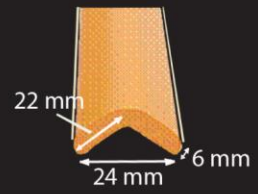

## Max Guard Cushion By Maxflex

- Outstanding abrasion resistance
- Excellent elasticity & recovery
- Easy installation
- High density & Stability (150 -170kg/m3)

Vandapac Co.,Ltd.

Factory : 700/135 Moo 5, Klongtumru, Muang Chonburi, Chonburi 20000, Thailand.