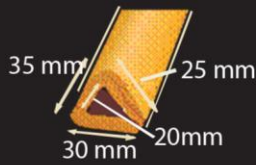

## Max Guard Cushion By Maxflex

- Outstanding abrasion resistance
- Excellent elasticity & recovery
- Easy installation
- High density & Stability (150 -170kg/m3)

Vandapac Co.,Ltd.

Factory : 700/135 Moo 5, Klongtumru, Muang Chonburi, Chonburi 20000, Thailand.