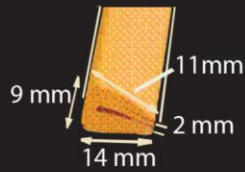

## Max Guard Cushion By Maxflex

- Outstanding abrasion resistance
- Excellent elasticity & recovery
- Easy installation
- High density & Stability (150 -170kg/m3)

Vandapac Co.,Ltd.

Factory : 700/135 Moo 5, Klongtumru, Muang Chonburi, Chonburi 20000, Thailand.