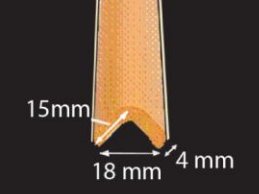

## Max Guard Cushion By Maxflex

- Outstanding abrasion resistance
- Excellent elasticity & recovery
- Easy installation
- High density & Stability (150 -170kg/m3)

Vandapac Co.,Ltd.

Factory : 700/135 Moo 5, Klongtumru, Muang Chonburi, Chonburi 20000, Thailand.