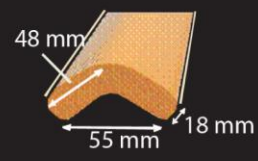

## Max Guard Cushion By Maxflex

- Outstanding abrasion resistance
- Excellent elasticity & recovery
- Easy installation
- High density & Stability (150 -170kg/m3)

Vandapac Co.,Ltd.

Factory : 700/135 Moo 5, Klongtumru, Muang Chonburi, Chonburi 20000, Thailand.